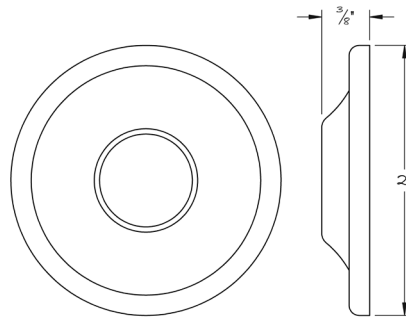

LOWE HARDWARE

No. 4709

---

*Traditional rosette bound by a plain astragal.*

*This item can be appropriately scaled for the project's coordinating trim.*

*Available in any of our yacht-quality finishes.*

• DESIGNED, MANUFACTURED & HAND FINISHED IN MAINE SINCE 1977 •