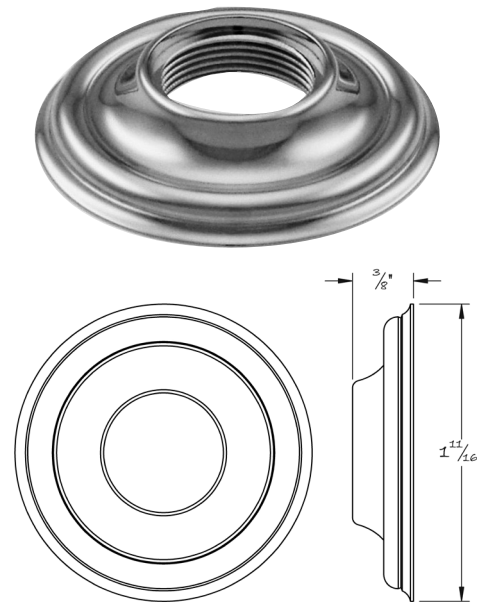

LOWE HARDWARE

No. 4708

---

*Traditional rosette with an oversized plain astragal.*

*The use of our small diameter subrose allows this rose to be as slight as possible, but still maintains Lowe Hardware's detailing. This item can be appropriately scaled for the project's coordinating trim.*

*Available in any of our yacht-quality finishes.*

• DESIGNED, MANUFACTURED & HAND FINISHED IN MAINE SINCE 1977 •

73 SPRING STREET NEW YORK, NY 10012 (212) 390-0660

WWW.LOWE-HARDWARE.COM