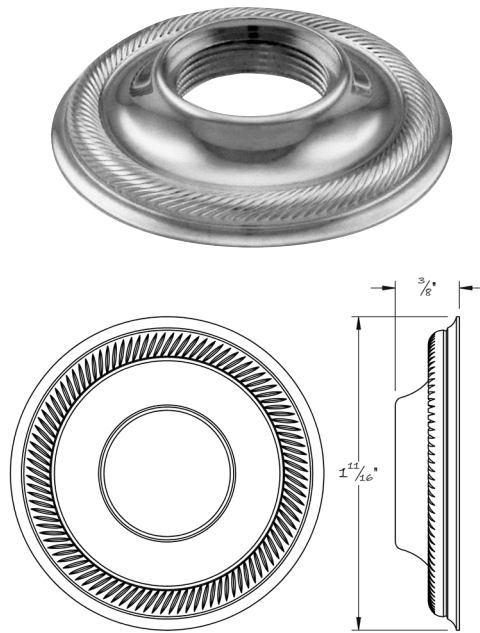

LOWE HARDWARE

No. 4708R

---

*Traditional rosette with an oversized roped astragal.*

*The use of our small diameter subrose allows this rose to be as slight as possible, but still maintains Lowe Hardware's detailing. This item can be appropriately scaled for the project's coordinating trim.*

*Available in any of our yacht-quality finishes.*

• DESIGNED, MANUFACTURED & HAND FINISHED IN MAINE SINCE 1977 •

73 SPRING STREET NEW YORK, NY 10012 (212) 390-0660

WWW.LOWE-HARDWARE.COM