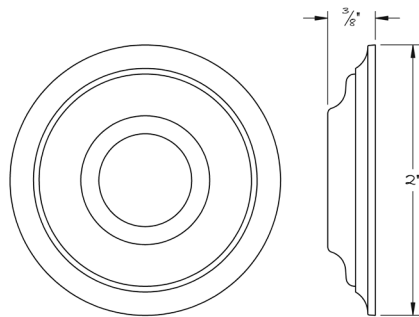

LOWE HARDWARE

No. 4706

---

*Our Alphecca suite rose is suitable for more traditional turn pieces.*

*This item can be appropriately scaled for the project's coordinating trim.*

*Available in any of our yacht-quality finishes.*