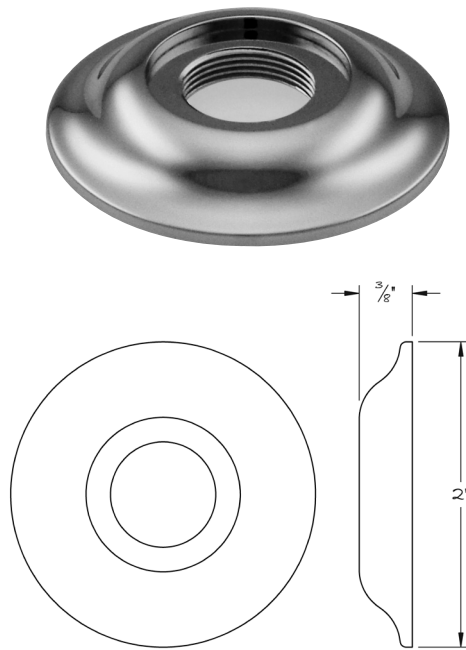

LOWE HARDWARE

No. 4705

---

No. 4705

*Lowe Hardware's traditional rose comprised of a simple, elegant, and balanced ogee curve.*

*This item can be appropriately scaled for the project's coordinating trim.*

*Available in any of our yacht-quality electroplated or patinated finishes.*