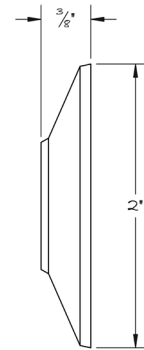

LOWE HARDWARE

No. 4703

---

ROSE

*The straight angular face of the #4703 rose is fitting of contemporary styling.*

*This item can be appropriately scaled for the project's coordinating trim.*

*Available in any of our yacht-quality finishes*