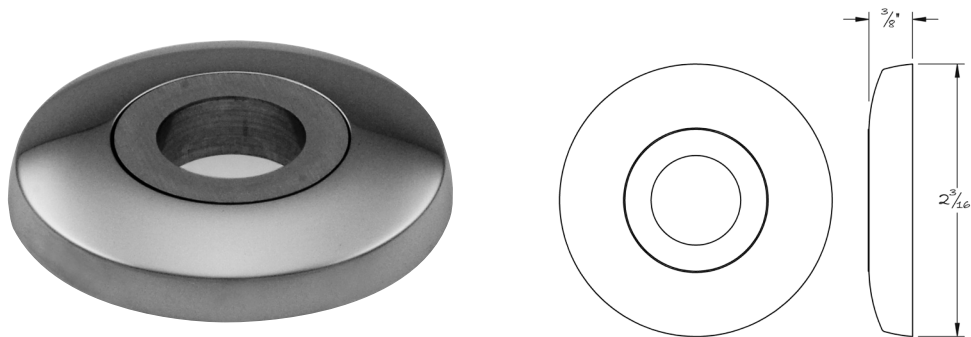

LOWE HARDWARE

No. 4700

SPLIT-FINISH ROSE

Lowe Hardware's No. 4700 split finish rose is designed for through bolting to hide the fasteners.

*Commonly used with European style locksets, this piece is also manufactured
for use with American locks or our cremone bolts.*