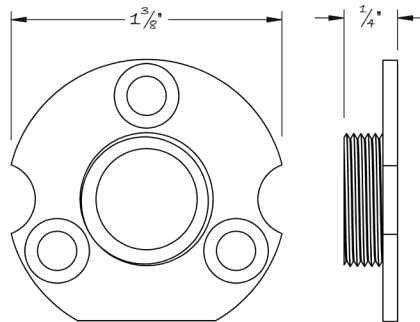

LOWE HARDWARE

No. 4563

---

THREADED SUBROSE

*Threaded subrose for use with all active knobs and levers.*

*CNC machined from solid brass.*

*Supplied with #8 phillips head screws.*

---