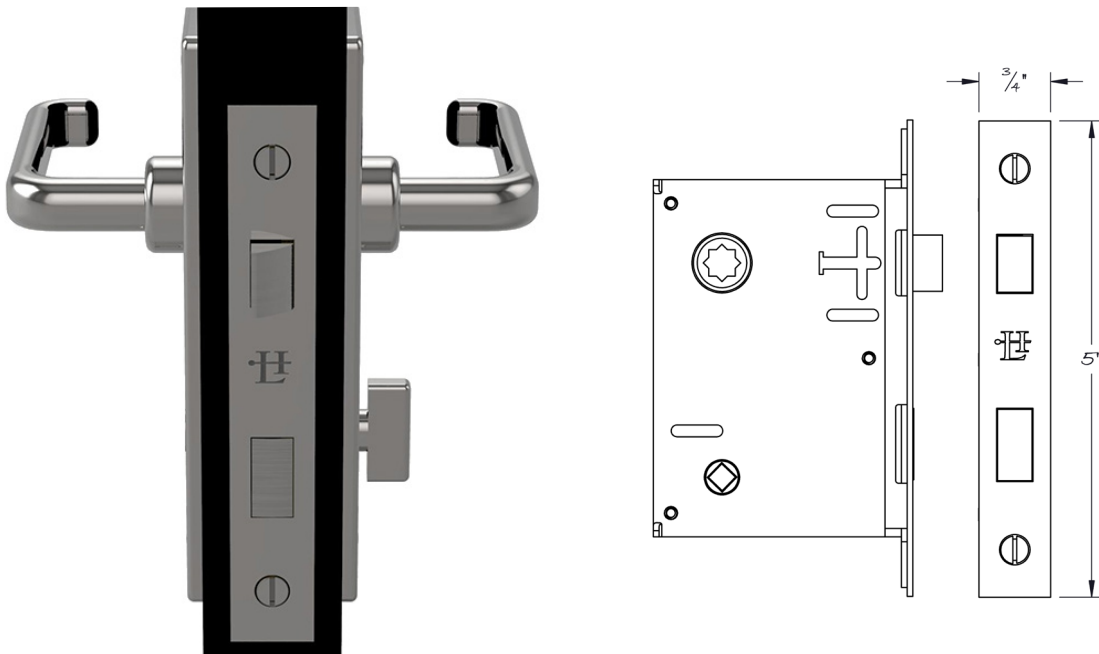

LOWE HARDWARE

No. 439

---

FULL MORTISE PASSAGE & PRIVACY LOCKSET

*The Lowe Hardware #439 full mortise passage and privacy lockset is the ideal solution for production boats with doors under 1-1/4" thick and exterior screen doors for residences.*

*Features include full stainless steel and brass construction, removable faceplate, and three standard backsets of 1-1/2", 1-3/4", and 2."*

*Lowe Hardware has a full line of trim designed to integrate with this lock.*

*Please specify trim when ordering, combination lever x knob is available as well.*

*Available in all of our yacht quality finishes.*

---

• DESIGNED, MANUFACTURED & HAND FINISHED IN MAINE SINCE 1977 •

73 SPRING STREET NEW YORK, NY 10012 (212) 390-0660