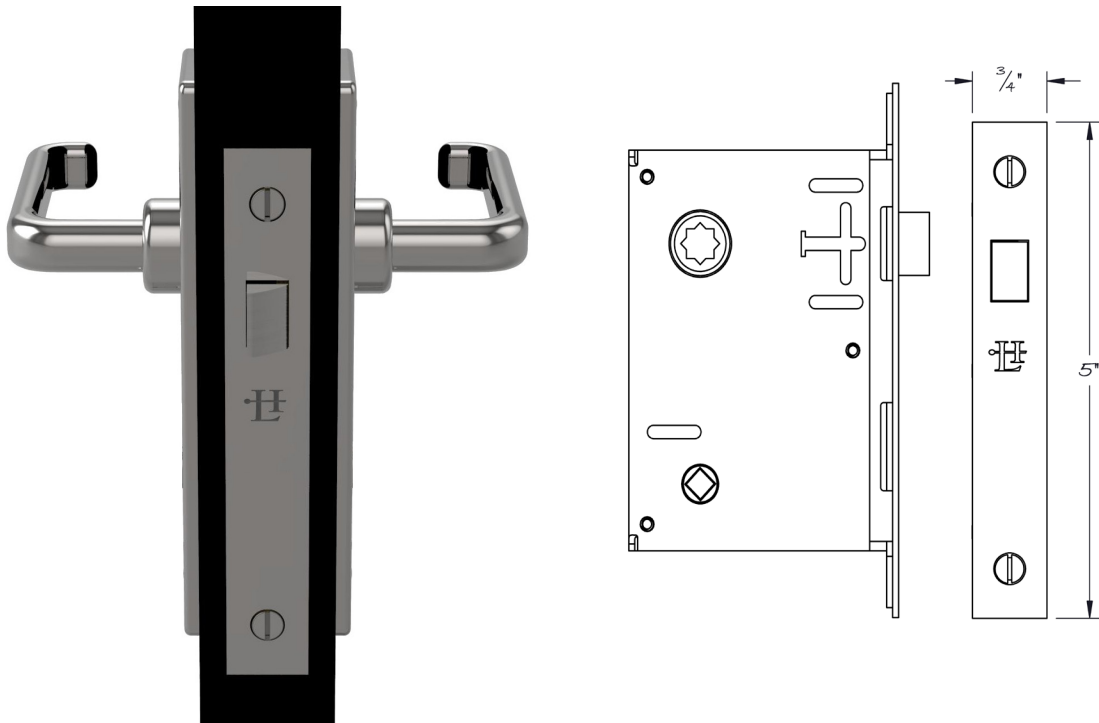

LOWE HARDWARE

No. 425

*Available in all finishes.*

• DESIGNED, MANUFACTURED & HAND FINISHED IN MAINE SINCE 1977 •

73 SPRING STREET NEW YORK, NY 10012 (212) 390-0660

WWW.LOWE-HARDWARE.COM