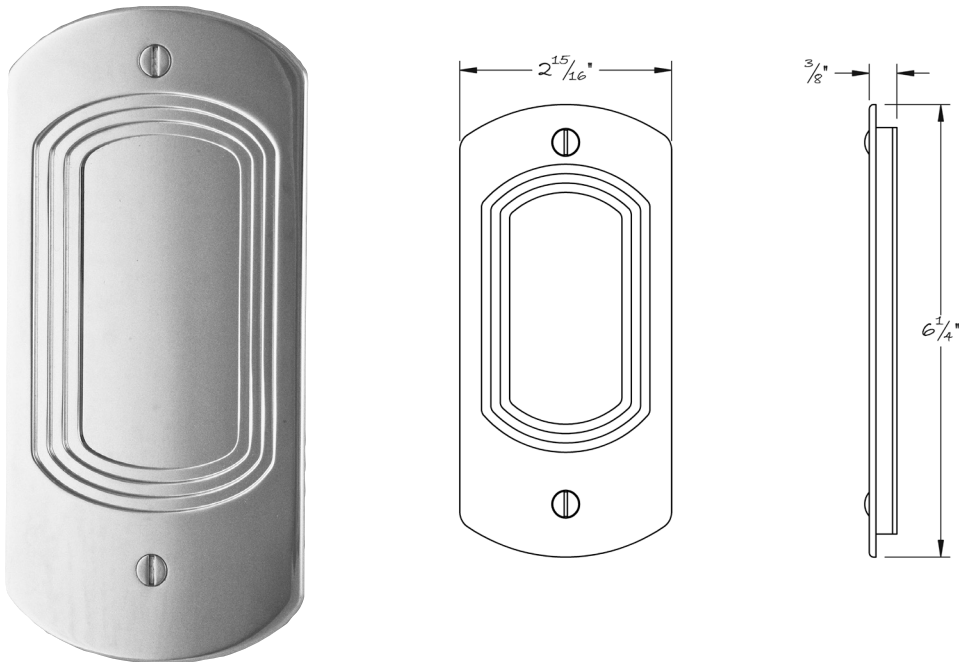

LOWE HARDWARE

No. 4070

POCKET DOOR

*Lowe Hardware's art deco pocket door pull.*

*Drawn with a finger lever to activate a pocket door latch or lockset.*

*All of our pocket door trim can be mounted flush or with a slight projection on the surface.*