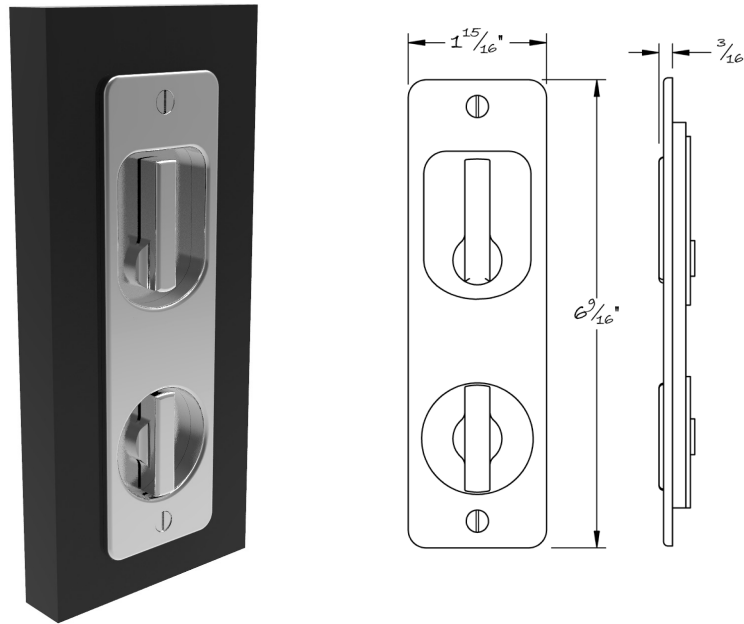

LOWE HARDWARE

No. 4069WC

*Lowe Hardware's pocket door trimsets are available as surface mounted units or with .25" radius corners for routing in flush. Surface mounted plates have a maximum of 3/16" projecting from the door face. Flush trimsets require 3/8" for letting in. All dimensions for centers available for WC (privacy) and Z (key locking applications).*

*Exterior plate has the option of an emergency release.*

*The 4069WC privacy trimset is pictured.*

*Available in any of our yacht-quality electroplated or patinated finishes.*

DESIGNED, MANUFACTURED & HAND FINISHED IN MAINE SINCE 1977