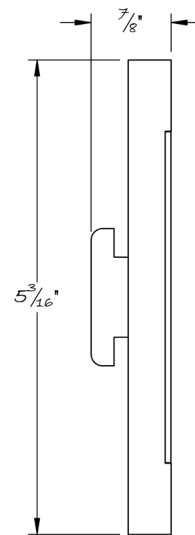

LOWE HARDWARE

No. 4068

POCKET DOOR LOCKSET STRIKE BOX

*Strike box for the 4067 line of pocket door locksets.
This piece is CNC machined to aid in template routing.
Furnished with (2) #10 screws.
Available in any of our yacht-quality finishes.*