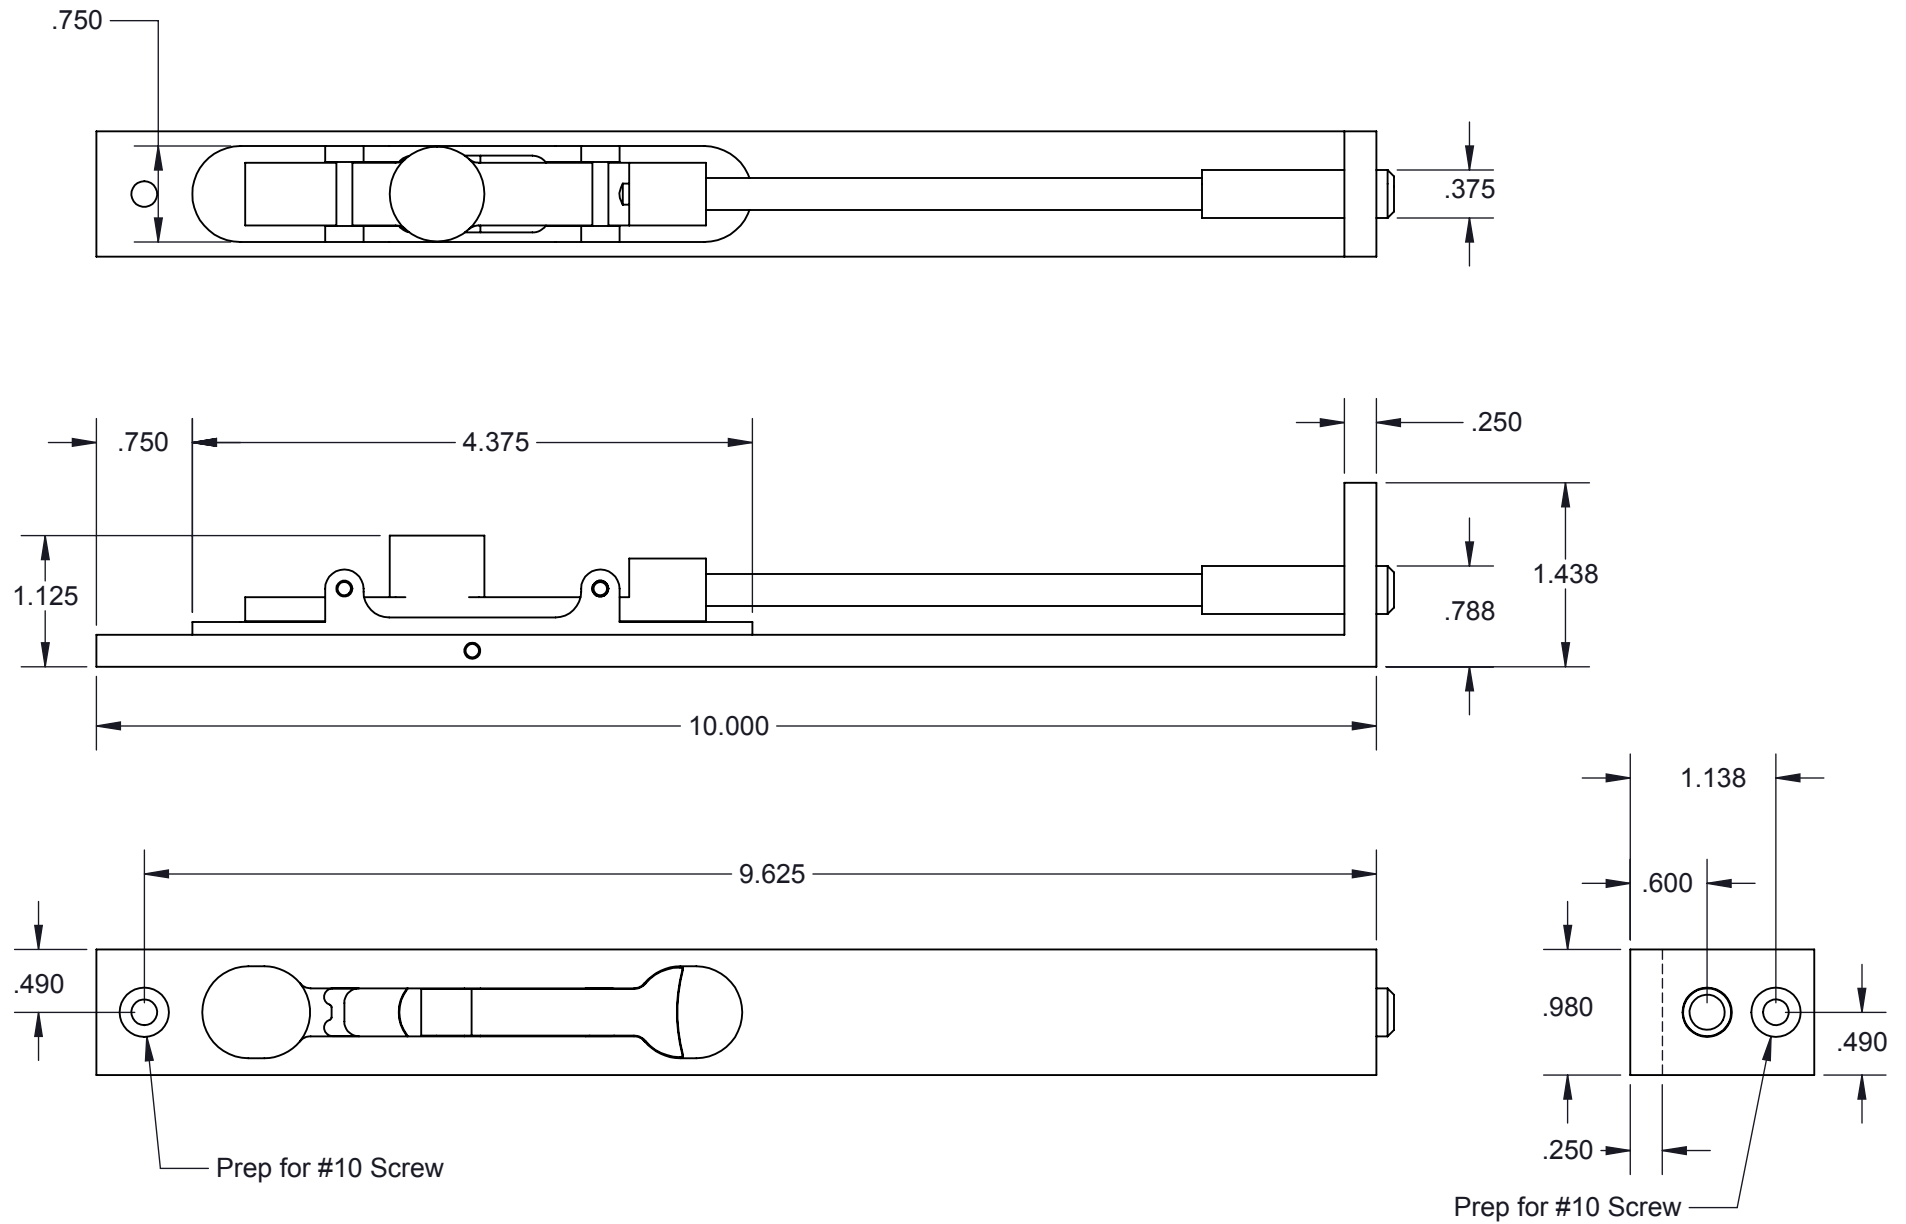

THIS DRAWING IS CONFIDENTIAL AND PROPRIETARY TO LOWE HARDWARE,
AND MAY NOT BE REPRODUCED, OR ANY PART USED THERE OF,
WITHOUT PRIOR EXPRESS WRITTEN PERMISSION.

LOWE HARDWARE
5 GORDON DRIVE
ROCKLAND ME 04841
207 593 7405 FAX 207 226 2033
WWW.LOWE-HARDWARE.COM

File Name:

4066_Template
DO NOT SCALE DRAWING