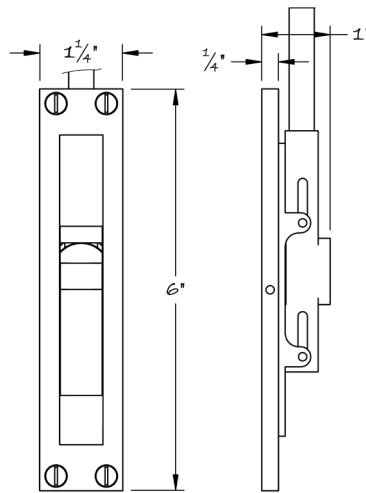

LOWE HARDWARE

No. 4065

*Available in all of our yacht quality finishes.*

• DESIGNED, MANUFACTURED & HAND FINISHED IN MAINE SINCE 1977 •

73 SPRING STREET NEW YORK, NY 10012 (212) 390-0660

WWW.LOWE-HARDWARE.COM