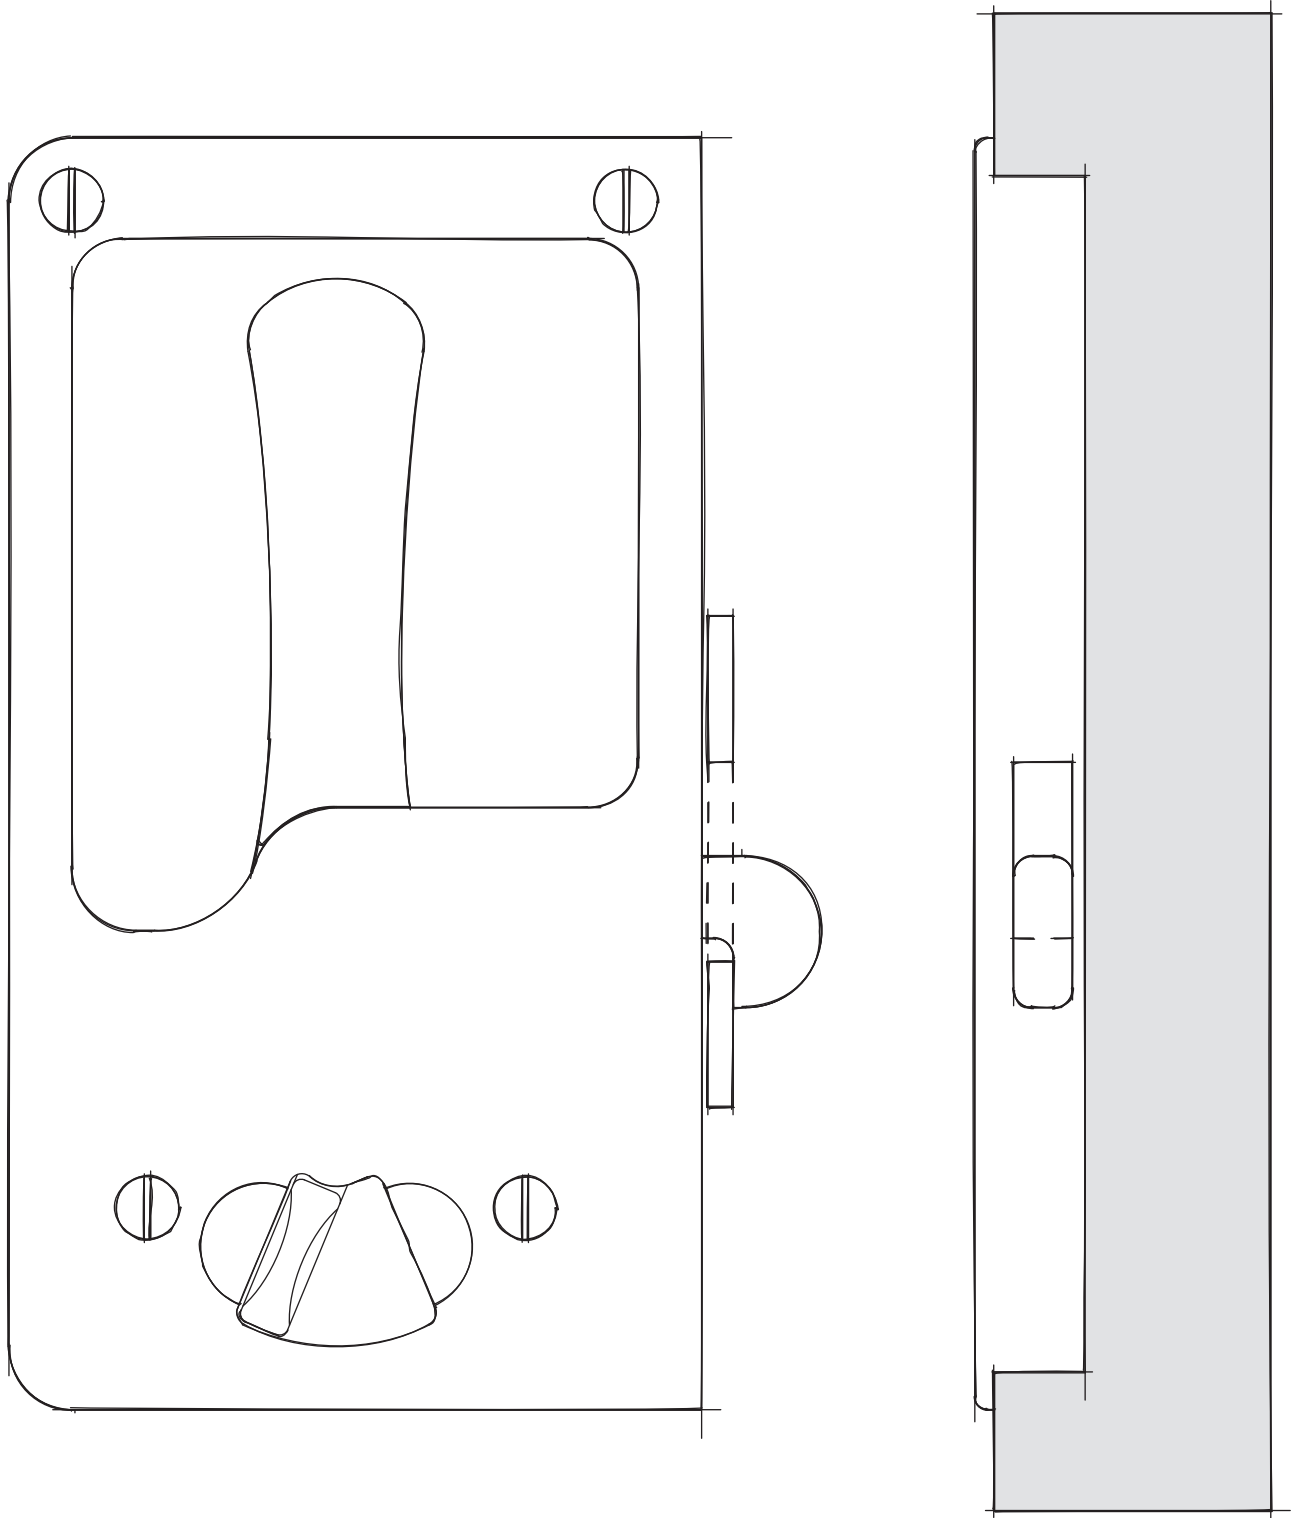

LOWE HARDWARE

No. 4000

---

*Drawn Half Size*

*Truly innovative, Lowe Hardware's #4000 pocket door latchset is designed to be minimal in detail yet play to the basic ergonomics of one sliding open a panel. Operation is as simple as the swipe of the hand on the concave lever. The combination of trim and latchset in one piece minimizes the overall component count. Installation is elementary based on accurate repeated CNC manufacturing of the components. Privacy versions are available, and any of our yacht quality finishes is available.*

---

*Proudly Designed, Manufactured and Hand Finished in Maine*

LOWE HARDWARE

No. 4000

*Drawn Full Size*