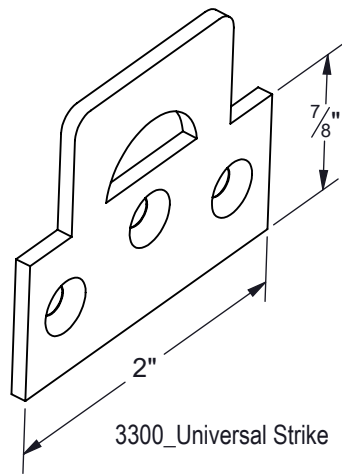

LOWE HARDWARE

3300_Universal Strike

3300_Mortise Strike

DESIGNED, MANUFACTURED & HAND FINISHED IN MAINE SINCE 1977

73 SPRING STREET NEW YORK, NY 10012 (212) 390-0660

WWW.LOWE-HARDWARE.COM