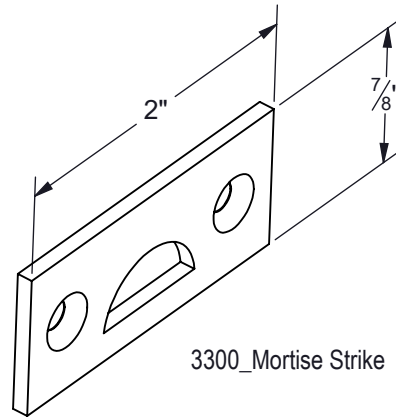

LOWE HARDWARE

3300_Universal Strike

3300_Mortise Strike

DESIGNED, MANUFACTURED & HAND FINISHED IN MAINE SINCE 1977

73 SPRING STREET NEW YORK, NY 10012 (212) 390-0660

WWW.LOWE-HARDWARE.COM