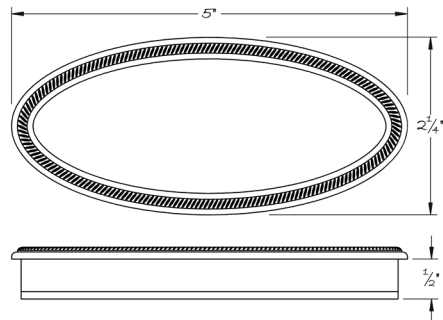

LOWE HARDWARE

No. 3206R

---

*Available in any of our yacht quality electroplated or patinated finishes.*

• DESIGNED, MANUFACTURED & HAND FINISHED IN MAINE SINCE 1977 •

73 SPRING STREET NEW YORK, NY 10012 (212) 390-0660