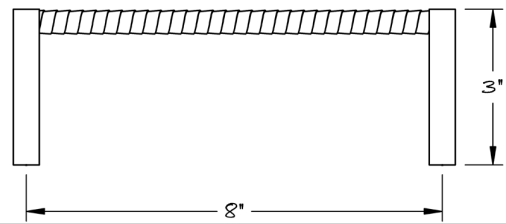

LOWE HARDWARE

No. 3115

---

*All hardware is made-to-order. Details and dimensions can be modified  
to suit any project. Available in any of our yacht quality finishes.*

• DESIGNED, MANUFACTURED & HAND FINISHED IN MAINE SINCE 1977 •