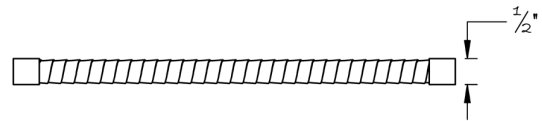

LOWE HARDWARE

No. 3115

---

*All hardware is made-to-order. Details and dimensions can be modified  
to suit any project. Available in any of our yacht quality finishes.*

• DESIGNED, MANUFACTURED & HAND FINISHED IN MAINE SINCE 1977 •