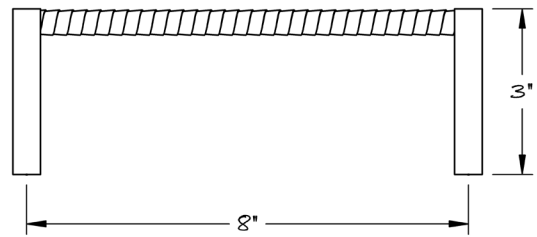

LOWE HARDWARE

No. 3115

---

*No. 3115*

*Available in any of our yacht-quality electroplated or patinated finishes.*

• DESIGNED, MANUFACTURED & HAND FINISHED IN MAINE SINCE 1977 •

73 SPRING STREET NEW YORK, NY 10012 (212) 390-0660