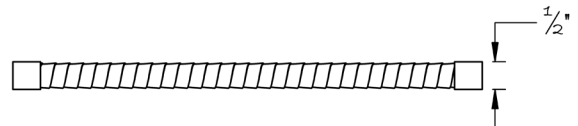

LOWE HARDWARE

No. 3115

---

*No. 3115*

*Available in any of our yacht-quality electroplated or patinated finishes.*

• DESIGNED, MANUFACTURED & HAND FINISHED IN MAINE SINCE 1977 •

73 SPRING STREET NEW YORK, NY 10012 (212) 390-0660