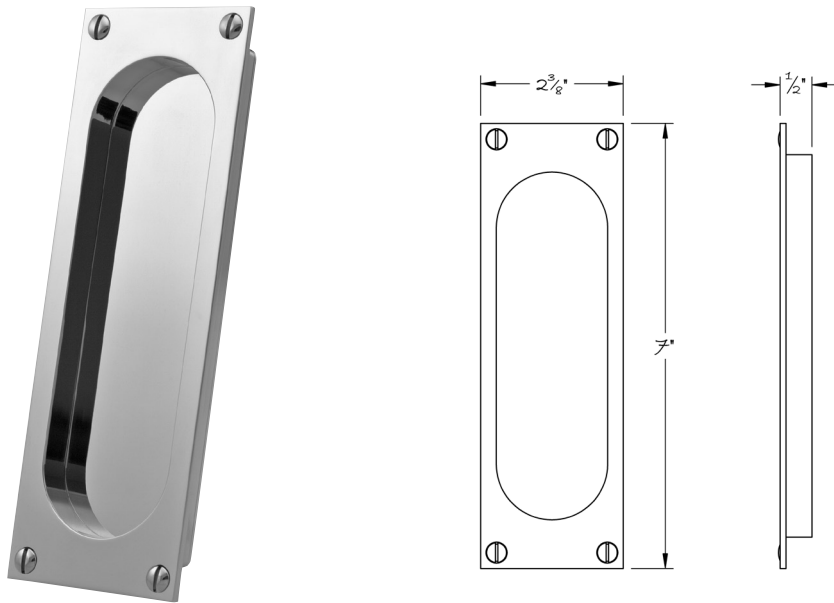

LOWE HARDWARE

No. 3107

*The No. 3107 rectangular flush pull is available with face mounted fasteners or concealed screws. Custom sizes are readily available. Common uses include pocket doors and harmon hinge doors. Thumbturns and key cylinder holes can be added to be used with pocket door locking hardware. Available in any of our yacht quality electroplated or patinated finishes.*