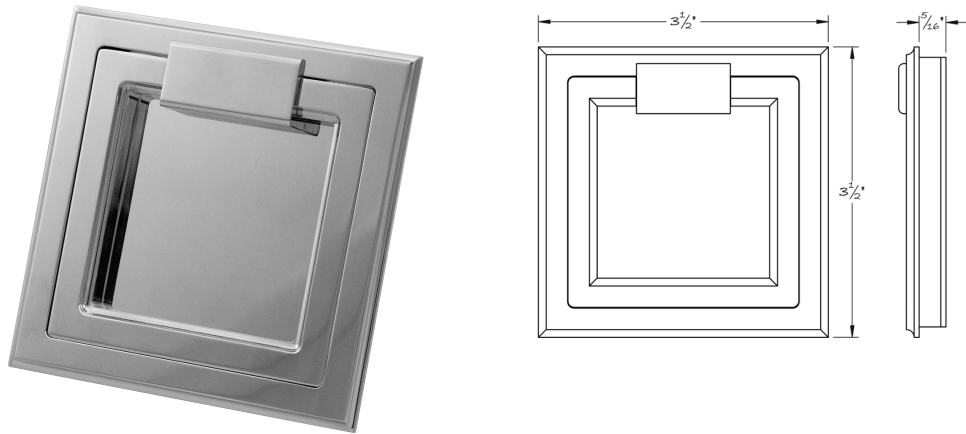

LOWE HARDWARE

No. 3105 3.5" SQUARE DROP RING PULL

---

*Lowe Hardware's No. 3105 square drop ring pull showcases our ability to conceptualize a flawless, perfectly functioning piece of decorative hardware and pull it off with our manufacturing processes.*

*Coved edges on the square cup's outer perimeter match with the same detail on the inside of the drop ring. The central mounting block balances out the ring around its rotating point.*

*Available in any of our yacht quality electroplated or patinated finishes.*