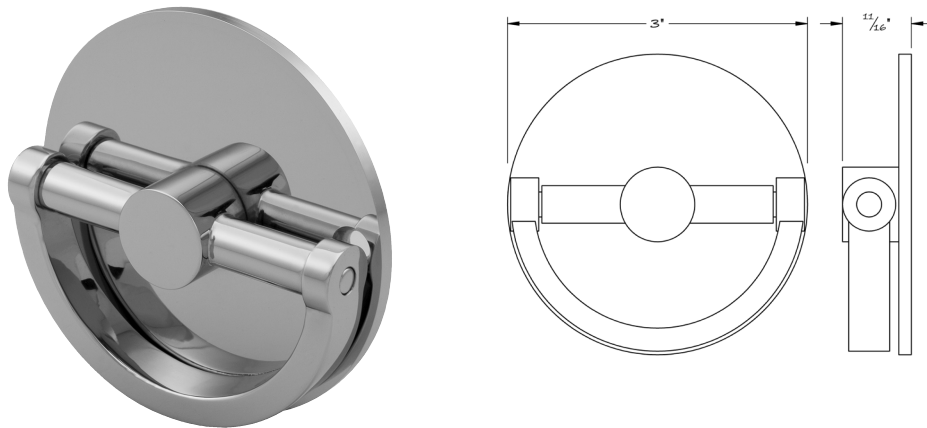

LOWE HARDWARE

No. 3104

---

*The No. 3104 drop ring pull is made up of a collection of the most basic geometric forms to create this simple yet highly functional piece.*

*The end result is a minimalist design fitting of the most modern of interiors.*

*It can be used for pocket doors, swinging doors, as well as scaled down for cabinetry.*

*The round back plate can be let in flush or surface mounted.*

*Available in any of our yacht quality electroplated or patinated finishes.*