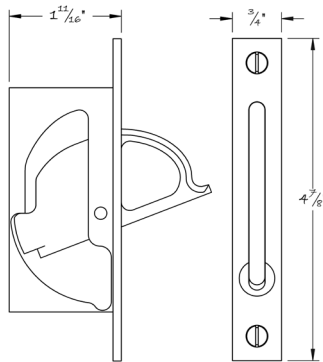

LOWE HARDWARE

No. 3103

POCKET DOOR EDGE PULL

*An elegant design with only one moving part and no springs.
Simply push bottom of the rotating pull in and the top pops out.
Gravity constantly wants to rotate pull back down to its stored position.
Case measures 1/2" thick. Square or round faceplate ends available.
Available in all finishes.*