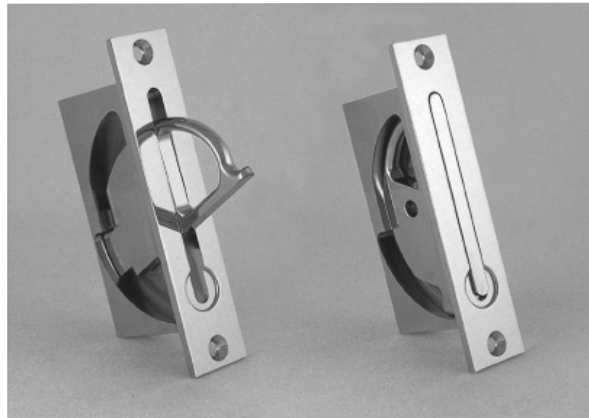

LOWE HARDWARE

No. 3103

POCKET DOOR EDGE PULL

*An elegant design with only one moving part and no springs.
Simply push bottom of the rotating pull in and the top pops out.
Gravity constantly wants to rotate pull back down to its stored position.
Case measures 1/2" thick. Square or round faceplate ends available.
Available in all finishes.*