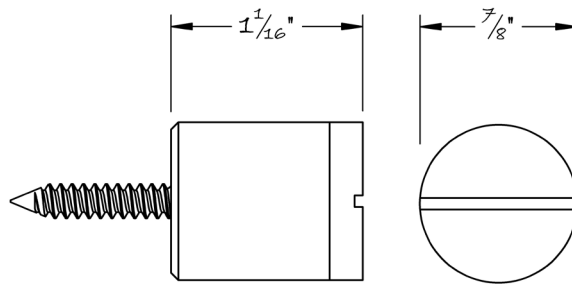

LOWE HARDWARE

No. 212

---

*No. 212 Magnetic Latch*

*Available in any of our yacht-quality electroplated or patinated finishes.*

• DESIGNED, MANUFACTURED & HAND FINISHED IN MAINE SINCE 1977 •

73 SPRING STREET NEW YORK, NY 10012 (212) 390-0660