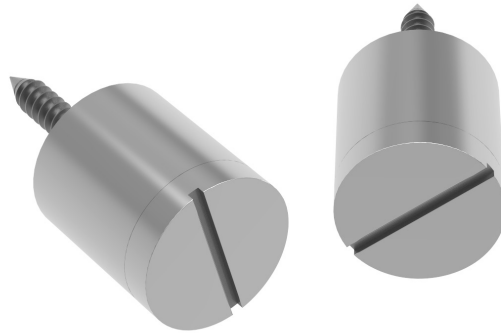

LOWE HARDWARE

No. 212

---

*No. 212 Magnetic Latch*

*Available in any of our yacht-quality electroplated or patinated finishes.*

• DESIGNED, MANUFACTURED & HAND FINISHED IN MAINE SINCE 1977 •

73 SPRING STREET NEW YORK, NY 10012 (212) 390-0660