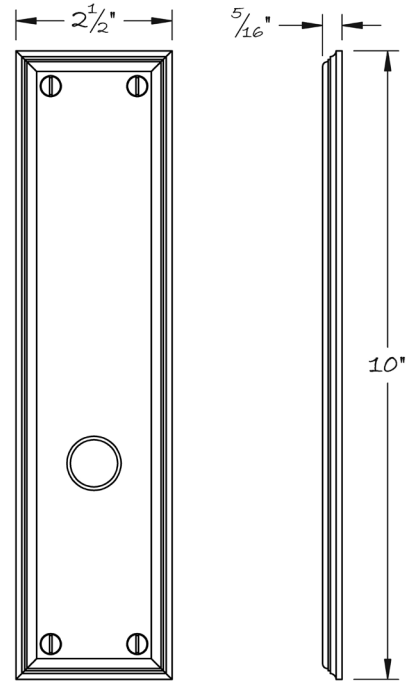

LOWE HARDWARE

No. 1530

*No. 1530*

*Available in any of our yacht-quality electroplated or patinated finishes.*

• DESIGNED, MANUFACTURED & HAND FINISHED IN MAINE SINCE 1977 •

73 SPRING STREET NEW YORK, NY 10012 (212) 390-0660