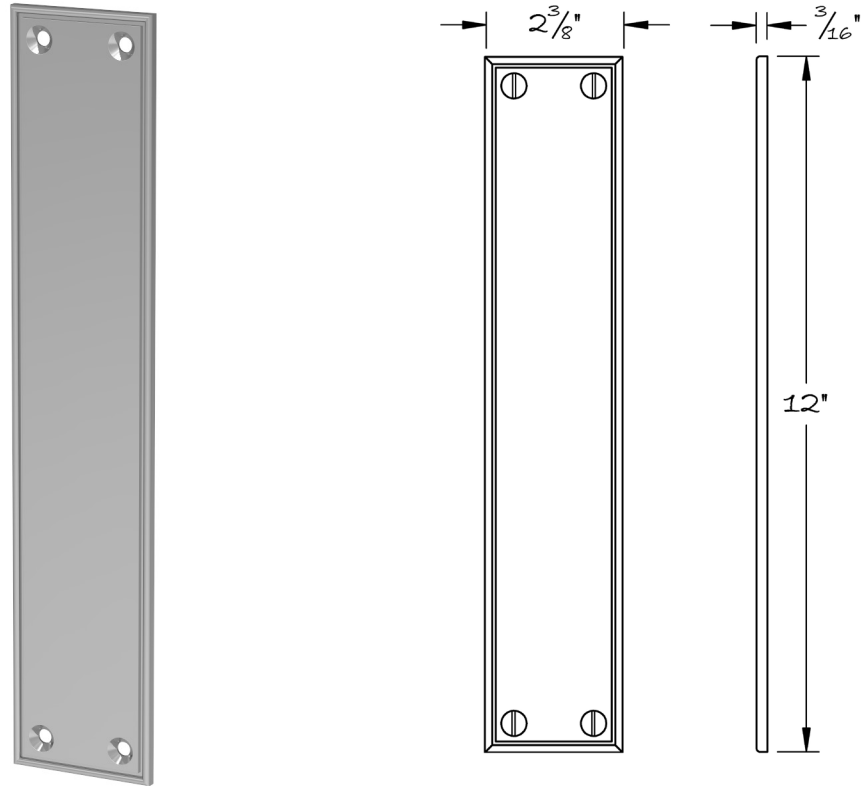

LOWE HARDWARE

No. 1518

*Available in any of our yacht-quality electroplated or patinated finishes.*

• DESIGNED, MANUFACTURED & HAND FINISHED IN MAINE SINCE 1977 •

73 SPRING STREET NEW YORK, NY 10012 (212) 390-0660