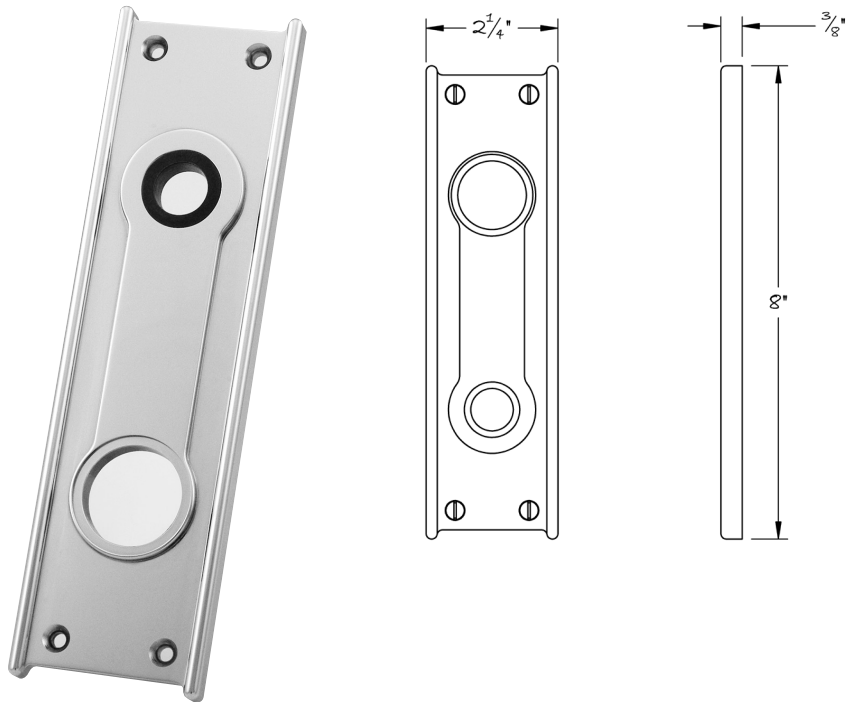

LOWE HARDWARE

No. 1507

---

*The radiused edge details and raised center of the #1507 escutcheon plate speak to both modern and traditionally styled interiors. The plate can be machined for use with American or European locks, latches, or screen door hardware, or simply as a push plate.*

*Any of our yacht quality finishes are available. Projection is 3/8".*

• DESIGNED, MANUFACTURED & HAND FINISHED IN MAINE SINCE 1977 •

73 SPRING STREET NEW YORK, NY 10012 (212) 390-0660

WWW.LOWE-HARDWARE.COM