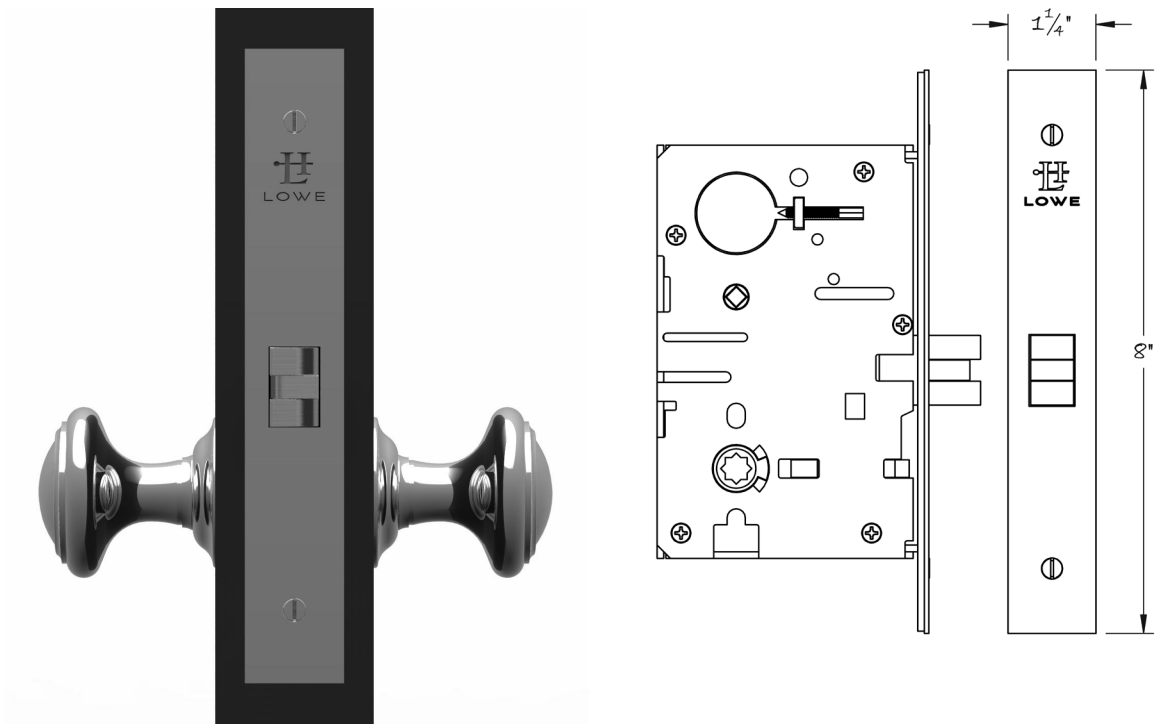

LOWE HARDWARE

No. 125

---

FULL MORTISE PASSAGE LOCK

*The Lowe 125 full mortise passage lock is available in 2-1/2", 2-3/4", 3-3/4", 5" or 6" backsets. The 125 is typically used on passage doors that require a listed lockset. The lock can be configured at the factory to be used with knobs, levers, thumbblatches or any combination thereof. It is supplied with a strikeplate and stamped metal dustbox, and the faceplate has an adjustable bevel. The 125 is ANSI Grade 1, and is UL listed with a 3 hour fire rating.*

*Available in all finishes.*

---

• DESIGNED, MANUFACTURED & HAND FINISHED IN MAINE SINCE 1977 •

73 SPRING STREET NEW YORK, NY 10012 (212) 390-0660

WWW.LOWE-HARDWARE.COM