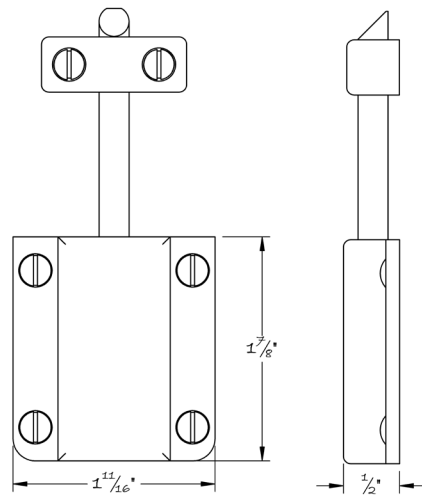

LOWE HARDWARE

No. 1081

---

DROP PANEL MOUNT LATCH

*Similar to the #1080, the #1081 drop panel latch has a guide bracket designed for panels not mounted to drawer boxes.*

*Routing out for the strikeplate is required and shown in the picture.*