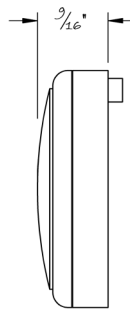

LOWE HARDWARE

No. 1067

---

*Lowe Hardware's #1067 cylinder cover designed with swinging faces to complement the project's trim. Measuring 1-7/8" in diameter.*

*This is typically used for interior privacy doors with our #4801 release key.*