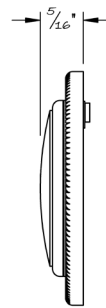

LOWE HARDWARE

No. 1066R

*Lowe Hardware's #1066R emergency release swing cover measures 1-1/2" in diameter
and is detailed with a rope knurl around its perimeter.*

This is typically used for interior privacy doors with our #4801 release key.

Available in any of our yacht-quality electroplated or patinated finishes.

• DESIGNED, MANUFACTURED & HAND FINISHED IN MAINE SINCE 1977 •

73 SPRING STREET NEW YORK, NY 10012 (212) 390-0660

WWW.LOWE-HARDWARE.COM