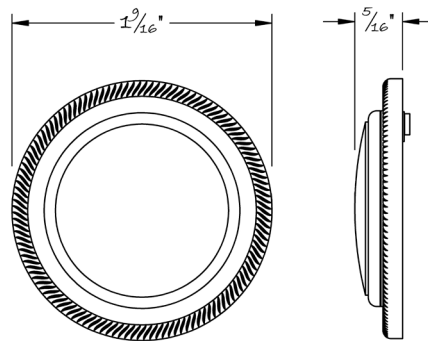

LOWE HARDWARE

No. 1065R

---

*Lowe Hardware's #1065R door viewer swing cover measures  
1-1/2" in diameter and is detailed with a rope knurl around its perimeter.*

*Available in any of our yacht-quality electroplated or patinated finishes.*