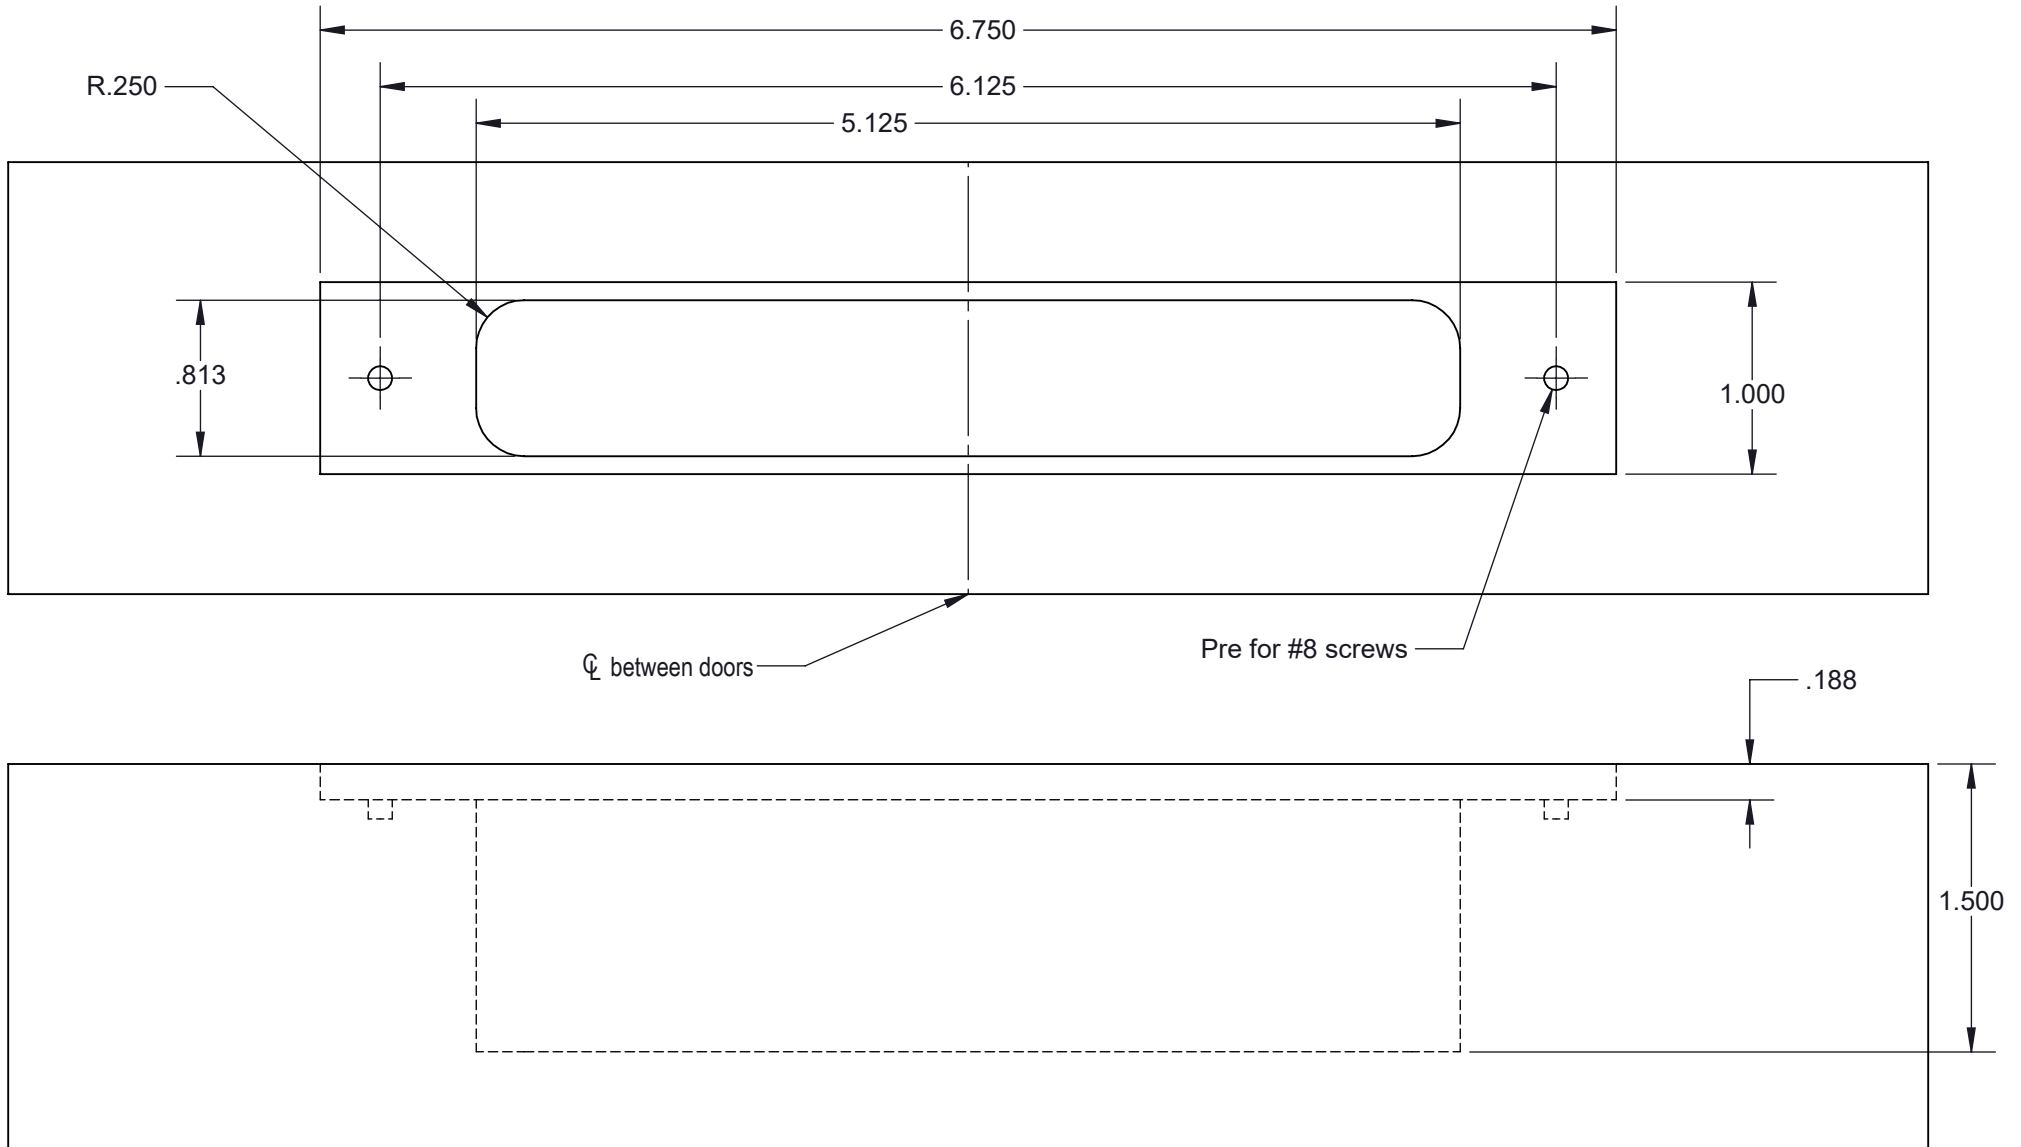

THIS DRAWING IS CONFIDENTIAL AND PROPRIETARY TO LOWE HARDWARE,
AND MAY NOT BE REPRODUCED, OR ANY PART USED THERE OF,
WITHOUT PRIOR EXPRESS WRITTEN PERMISSION.

LOWE HARDWARE
5 GORDON DRIVE
ROCKLAND ME 04841
207 593 7405 FAX 207 226 2033
WWW.LOWE-HARDWARE.COM

File Name:

103 Jam_TF
DO NOT SCALE DRAWING